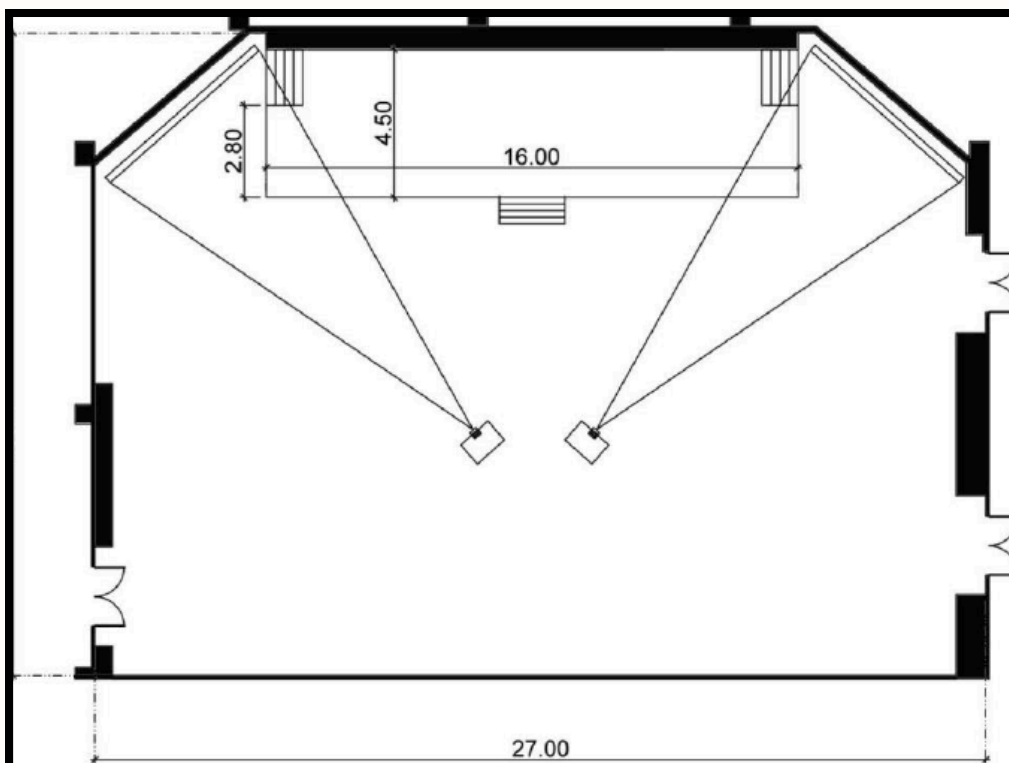

BALLROOM 1

Room Details		
Size (W x L x H)	27 x 15 x 7	
Projector + Screen	2	
Wireless mic.	2 pcs	
LCD TV	N/A	
Set - Up Options	Capacity	
	Min.	Max.
Theatre	100	300
Classroom	100	200
U-Shape	100	100
Buffet (pax.)	180	240
Banquet Table (Table)	20	30