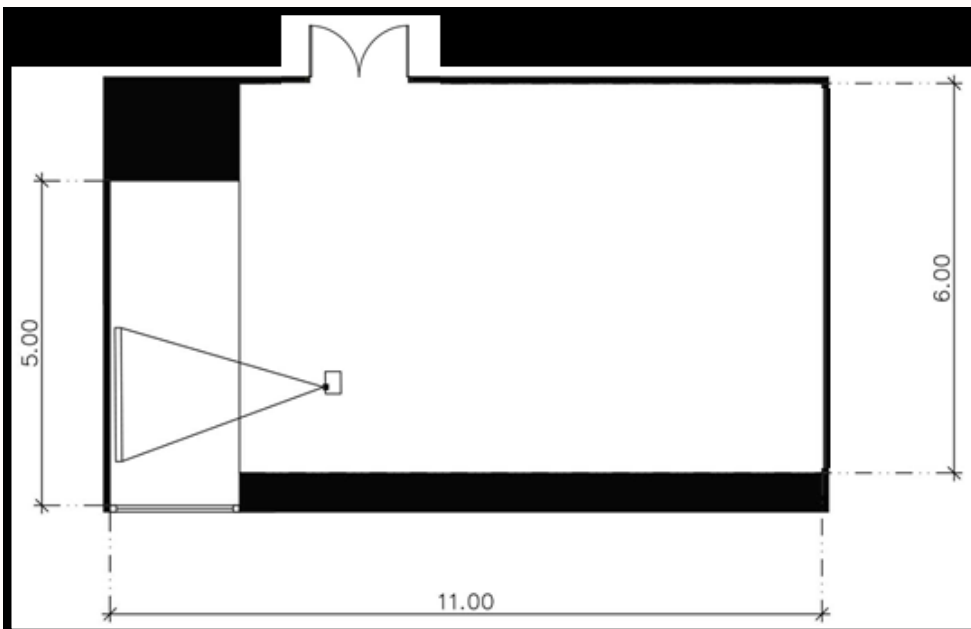

DALA ROOM

Room Details		
Size (W x L x H)	6 x 9 x 2.5	
Projector + Screen	1	
Wireless mic.	Mic. Cable	
LCD TV	N/A	
Set - Up Options	Capacity	
	Min.	Max.
Theatre	20	35
Classroom	20	24
U-Shape	20	20
Buffet (pax.)	N/A	N/A
Banquet Table (Table)	2	3