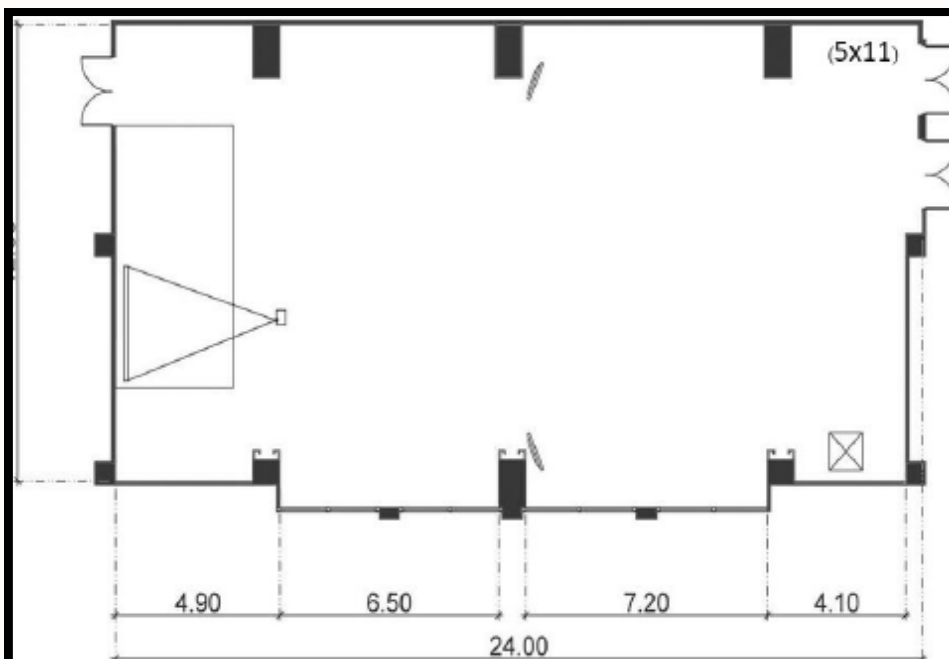

YOONG THONG ROOM

Room Details		
Size (W x L x H)	11 x 21 x 2.5	
Projector + Screen	1	
Wireless mic.	2 pcs	
LCD TV	2	
Set - Up Options	Capacity	
	Min.	Max.
Theatre	60	250
Classroom	60	120
U-Shape	60	80
Buffet (pax.)	100	160
Banquet Table (Table)	12	20