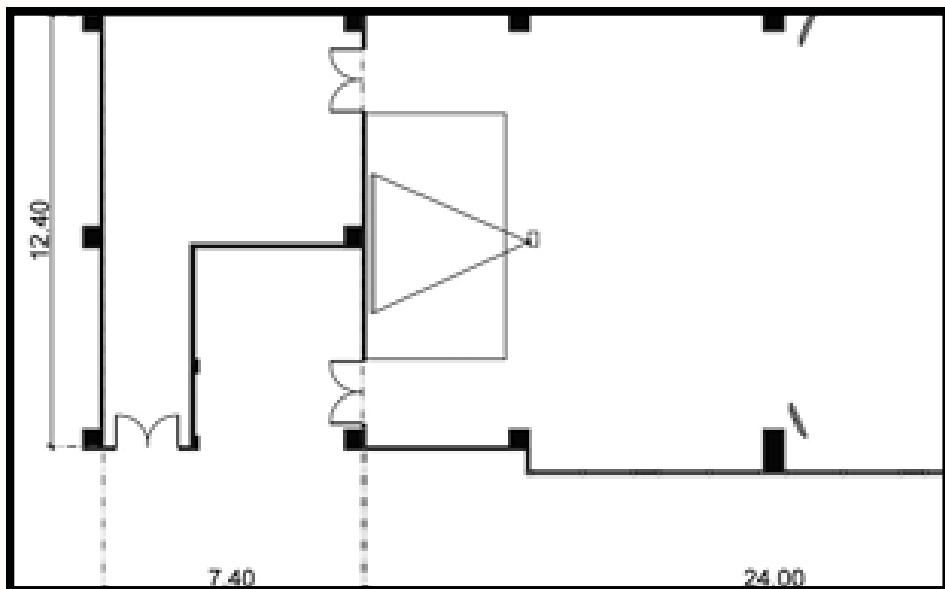

BALLROOM 1

Room Details		
Size (W x L x H)	27 x 15 x 7	
Projector + Screen	2	
Wireless mic.	2 pcs	
LCD TV	N/A	
Set - Up Options	Capacity	
	Min.	Max.
Theatre	100	300
Classroom	100	200
U-Shape	100	100
Buffet (pax.)	180	240
Banquet Table (Table)	20	30

THEPTARO ROOM

Room Details		
Size (W x L x H)	15 x 21 x 3.8	
Projector + Screen	1	
Wireless mic.	2 pcs	
LCD TV	2	
Set - Up Options	Capacity	
	Min.	Max.
Theatre	80	300
Classroom	80	200
U-Shape	80	100
Buffet (pax.)	120	200
Banquet Table (Table)	15	25

JANPHA ROOM

Room Details		
Size (W x L x H)	7.4 x 16.5 x 2.5	
Projector + Screen	1	
Wireless mic.	2 pcs	
LCD TV	N/A	
Set - Up Options	Capacity	
	Min.	Max.
Theatre	35	80
Classroom	35	60
U-Shape	35	35
Buffet (pax.)	50	80
Banquet Table (Table)	4	8

PHANAN ROOM

Room Details		
Size (W x L x H)	5 x 7.8 x 2.5	
Projector + Screen	N/A	
Wireless mic.	Conference mic.	
LCD TV	1	
Set - Up Options	Capacity	
	Min.	Max.
Theatre	10	N/A
Classroom	10	N/A
U-Shape	10	26
Buffet (pax.)	N/A	N/A
Banquet Table (Table)	N/A	N/A