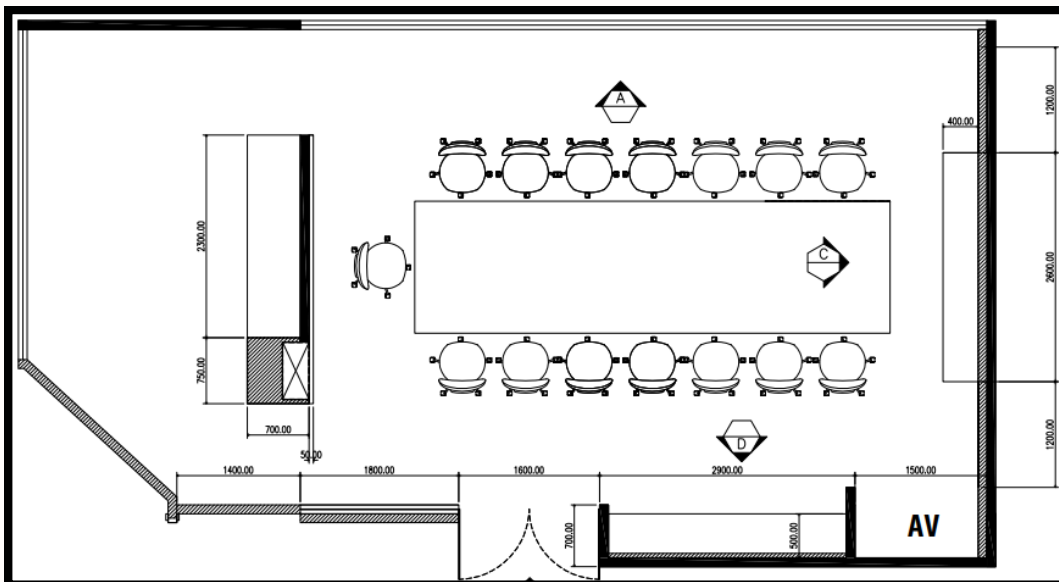

MAGNOLIA ROOM

Room Details		
Size (W x L x H)	8.5 x 15 x 3	
Projector + Screen	1	
Wireless mic.	2 pcs	
LCD TV	N/A	
Set - Up Options	Capacity	
	Min.	Max.
Theatre	35	80
Classroom	35	50
U-Shape	35	50
Buffet (pax.)	50	80
Banquet Table (Table)	4	8

JANPHA ROOM

Room Details		
Size (W x L x H)	7.4 x 16.5 x 2.5	
Projector + Screen	1	
Wireless mic.	2 pcs	
LCD TV	N/A	
Set - Up Options	Capacity	
	Min.	Max.
Theatre	35	80
Classroom	35	60
U-Shape	35	35
Buffet (pax.)	50	80
Banquet Table (Table)	4	8

DALA ROOM

Room Details		
Size (W x L x H)	6 x 9 x 2.5	
Projector + Screen	1	
Wireless mic.	Mic. Cable	
LCD TV	N/A	
Set - Up Options	Capacity	
	Min.	Max.
Theatre	20	35
Classroom	20	24
U-Shape	20	20
Buffet (pax.)	N/A	N/A
Banquet Table (Table)	2	3

PHANAN ROOM

Room Details		
Size (W x L x H)	5 x 7.8 x 2.5	
Projector + Screen	N/A	
Wireless mic.	Conference mic.	
LCD TV	1	
Set - Up Options	Capacity	
	Min.	Max.
Theatre	10	N/A
Classroom	10	N/A
U-Shape	10	26
Buffet (pax.)	N/A	N/A
Banquet Table (Table)	N/A	N/A