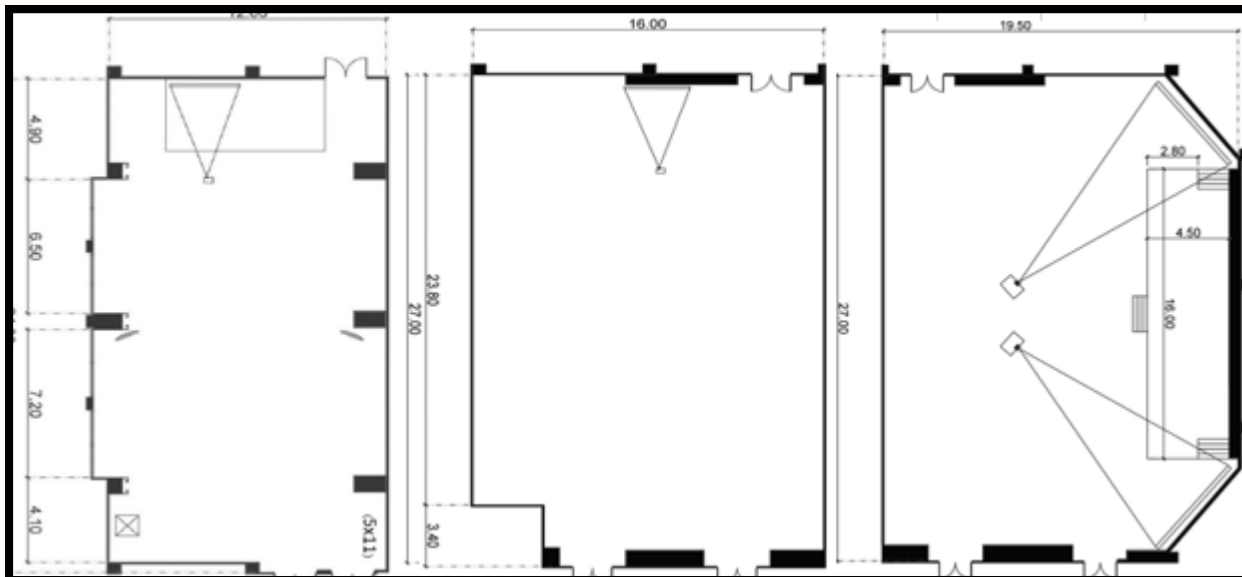

GRAND BALLROOM 2

Room Details		
Size (W x L x H)	27 x 42.5 x 7	
Projector + Screen	4	
Wireless mic.	4 pcs	
LCD TV	2	
Set - Up Options	Capacity	
	Min.	Max.
Theatre	400	1200
Classroom	400	600
U-Shape	400	N/A
Buffet (pax.)	450	800
Banquet Table (Table)	65	100