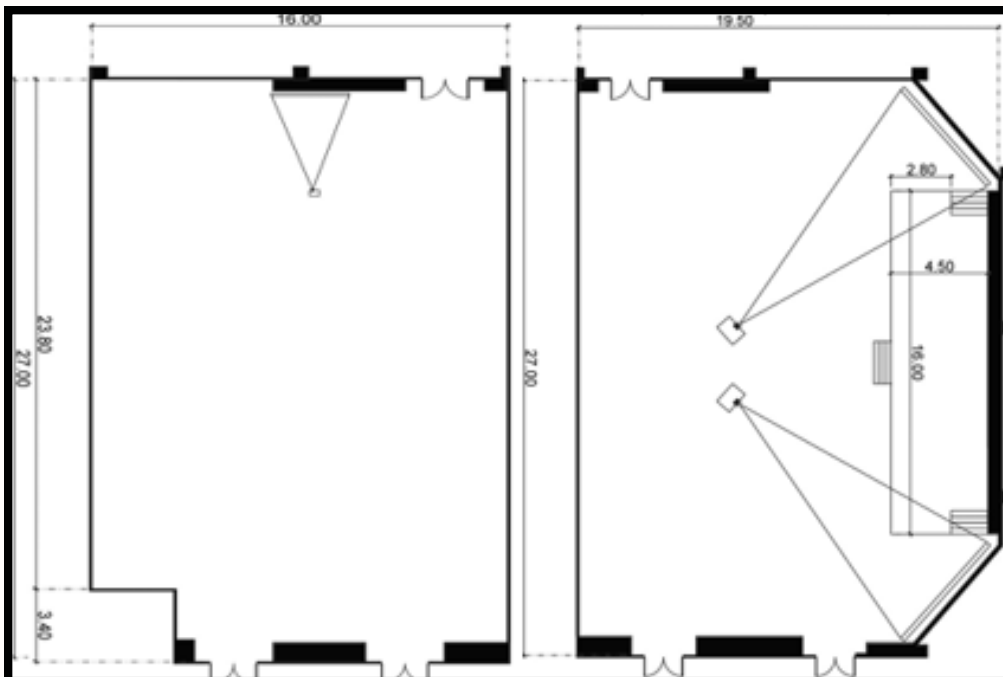

GRAND BALLROOM 1

Room Details		
Size (W x L x H)	27 x 30.5 x 7	
Projector + Screen	3	
Wireless mic.	4 pcs	
LCD TV	N/A	
Set - Up Options	Capacity	
	Min.	Max.
Theatre	200	900
Classroom	200	500
U-Shape	200	150
Buffet (pax.)	300	560
Banquet Table (Table)	40	70

THEPTARO ROOM

Room Details		
Size (W x L x H)	15 x 21 x 3.8	
Projector + Screen	1	
Wireless mic.	2 pcs	
LCD TV	2	
Set - Up Options	Capacity	
	Min.	Max.
Theatre	80	300
Classroom	80	200
U-Shape	80	100
Buffet (pax.)	120	200
Banquet Table (Table)	15	25

JANPHA ROOM

Room Details		
Size (W x L x H)	7.4 x 16.5 x 2.5	
Projector + Screen	1	
Wireless mic.	2 pcs	
LCD TV	N/A	
Set - Up Options	Capacity	
	Min.	Max.
Theatre	35	80
Classroom	35	60
U-Shape	35	35
Buffet (pax.)	50	80
Banquet Table (Table)	4	8

PHANAN ROOM

Room Details		
Size (W x L x H)	5 x 7.8 x 2.5	
Projector + Screen	N/A	
Wireless mic.	Conference mic.	
LCD TV	1	
Set - Up Options	Capacity	
	Min.	Max.
Theatre	10	N/A
Classroom	10	N/A
U-Shape	10	26
Buffet (pax.)	N/A	N/A
Banquet Table (Table)	N/A	N/A