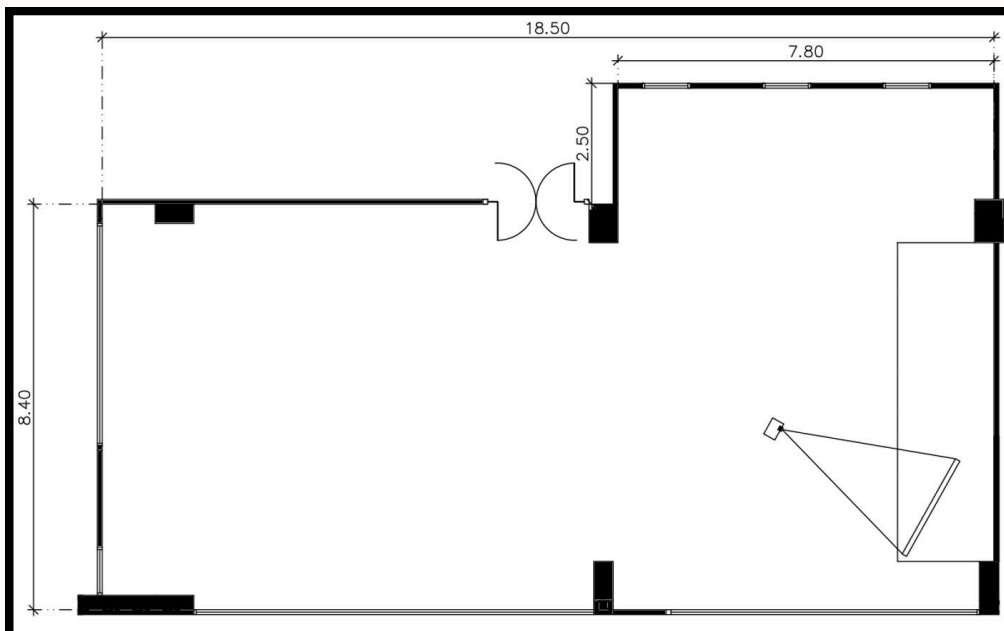

YOONG THONG ROOM

Room Details		
Size (W x L x H)	11 x 21 x 2.5	
Projector + Screen	1	
Wireless mic.	2 pcs	
LCD TV	2	
Set - Up Options	Capacity	
	Min.	Max.
Theatre	60	250
Classroom	60	120
U-Shape	60	80
Buffet (pax.)	100	160
Banquet Table (Table)	12	20

MAGNOLIA ROOM

Room Details		
Size (W x L x H)	8.5 x 15 x 3	
Projector + Screen	1	
Wireless mic.	2 pcs	
LCD TV	N/A	
Set - Up Options	Capacity	
	Min.	Max.
Theatre	35	80
Classroom	35	50
U-Shape	35	50
Buffet (pax.)	50	80
Banquet Table (Table)	4	8

JANPHA ROOM

Room Details		
Size (W x L x H)	7.4 x 16.5 x 2.5	
Projector + Screen	1	
Wireless mic.	2 pcs	
LCD TV	N/A	
Set - Up Options	Capacity	
	Min.	Max.
Theatre	35	80
Classroom	35	60
U-Shape	35	35
Buffet (pax.)	50	80
Banquet Table (Table)	4	8

PHANAN ROOM

Room Details		
Size (W x L x H)	5 x 7.8 x 2.5	
Projector + Screen	N/A	
Wireless mic.	Conference mic.	
LCD TV	1	
Set - Up Options	Capacity	
	Min.	Max.
Theatre	10	N/A
Classroom	10	N/A
U-Shape	10	26
Buffet (pax.)	N/A	N/A
Banquet Table (Table)	N/A	N/A