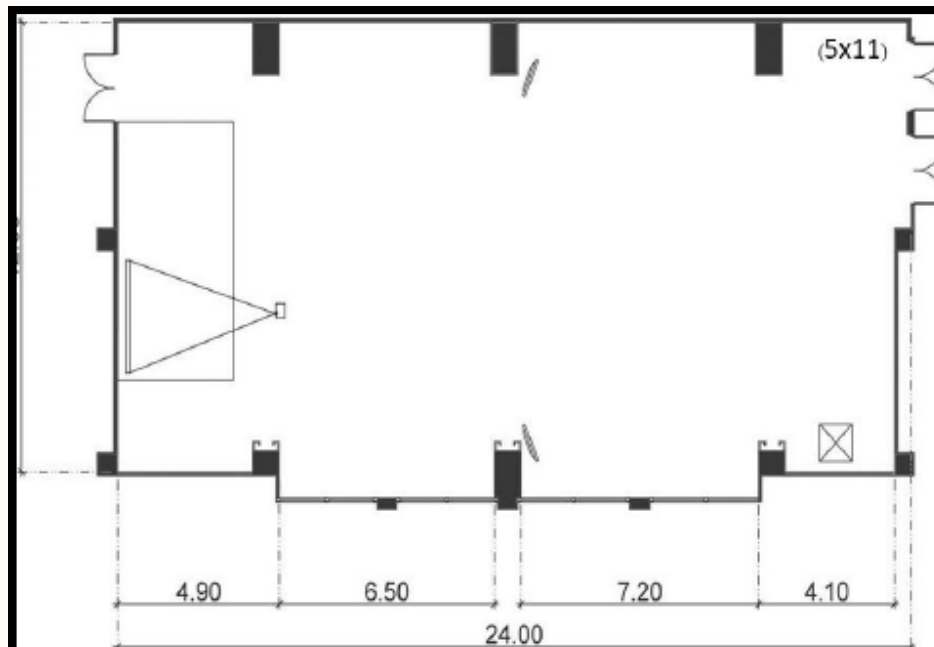

RACHAWADEE ROOM

Room Details		
Size (W x L x H)	11 x 21 x 3.3	
Projector + Screen	1	
Wireless mic.	2 pcs	
LCD TV	2	
Set - Up Options	Capacity	
	Min.	Max.
Theatre	60	200
Classroom	60	120
U-Shape	60	70
Buffet (pax.)	100	160
Banquet Table (Table)	12	20