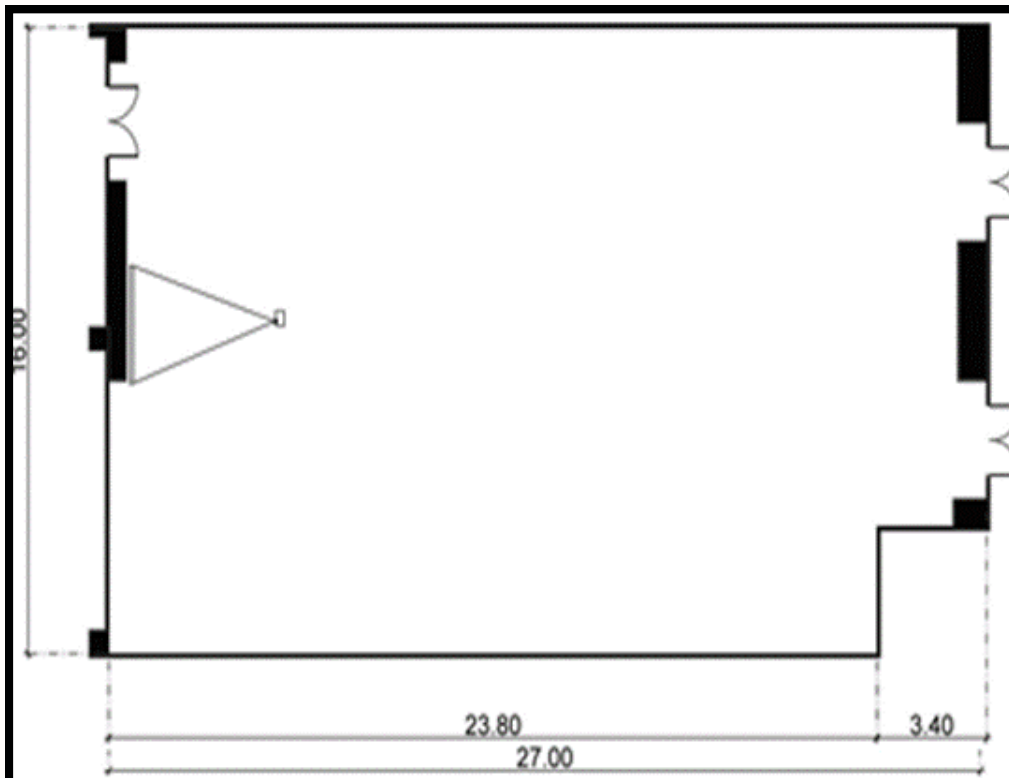

BALLROOM 2

Room Details		
Size (W x L x H)	16 x 23 x 7	
Projector + Screen	1	
Wireless mic.	2 pcs	
LCD TV	N/A	
Set - Up Options	Capacity	
	Min.	Max.
Theatre	80	300
Classroom	80	200
U-Shape	80	100
Buffet (pax.)	120	200
Banquet Table (Table)	15	25