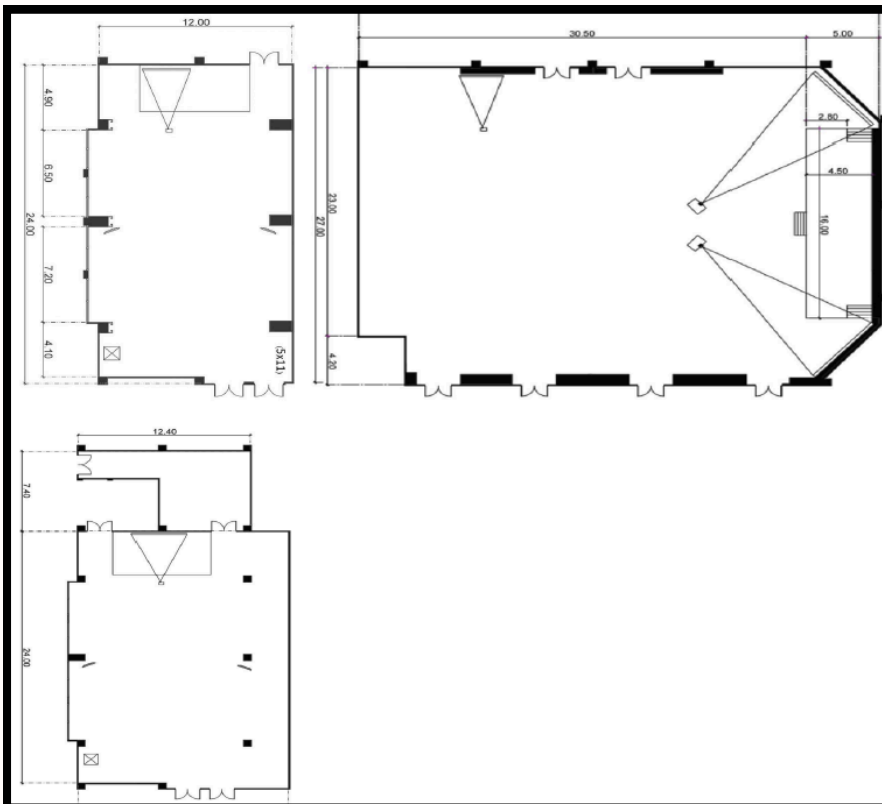

GRAND BALLROOM 3

Room Details		
Size (W x L x H)	27 x 42.5 x 7	
Projector + Screen	6	
Wireless mic.	4 pcs	
LCD TV	4	
Set - Up Options	Capacity	
	Min.	Max.
Theatre	450	1500
Classroom	450	800
U-Shape	450	N/A
Buffet (pax.)	600	1080
Banquet Table (Table)	90	135