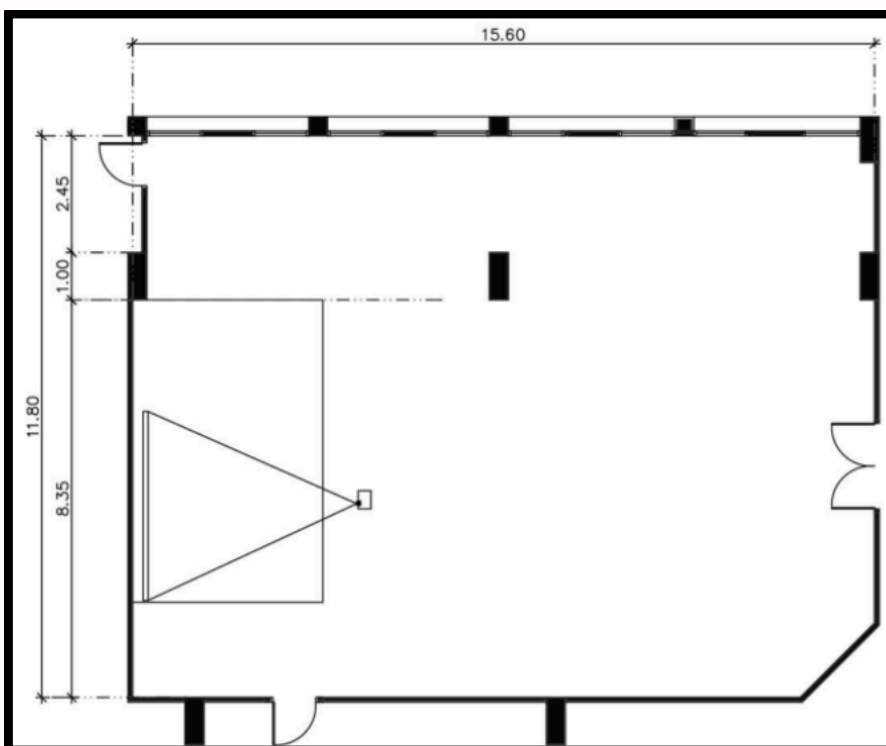

MAGNOLIA ROOM

Room Details		
Size (W x L x H)	8.5 x 15 x 3	
Projector + Screen	1	
Wireless mic.	2 pcs	
LCD TV	N/A	
Set - Up Options	Capacity	
	Min.	Max.
Theatre	35	80
Classroom	35	50
U-Shape	35	50
Buffet (pax.)	50	80
Banquet Table (Table)	4	8